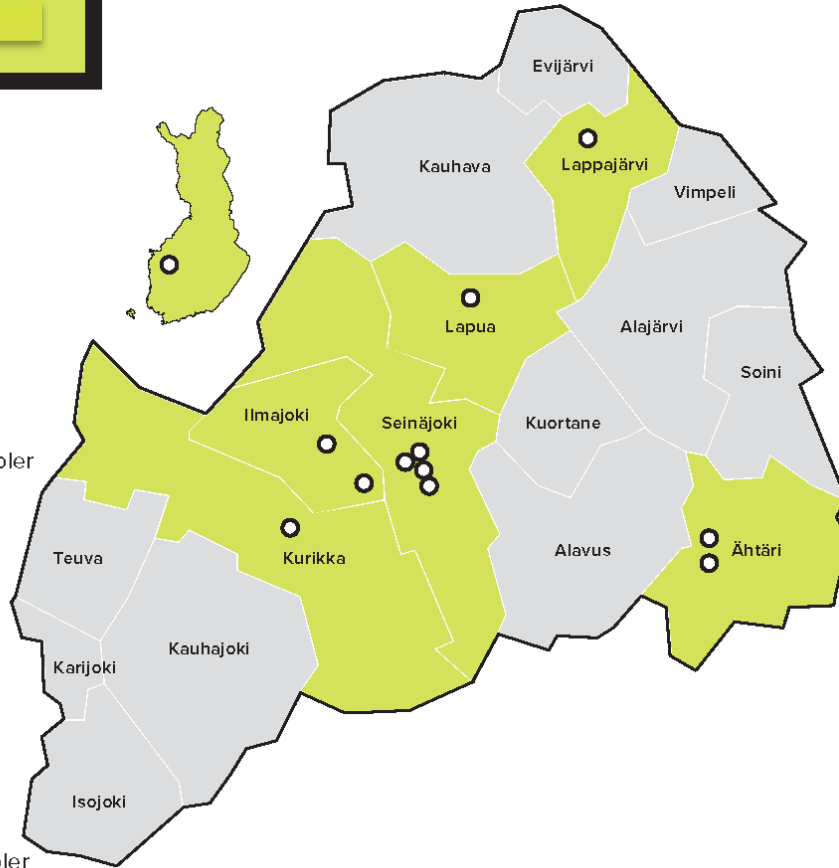

LAPPAJÄRVI

- Practical Nurse

LAPUA

- Merkonomi (Study in Business Administration)
- Tourism Activities Organiser
- Cook
- Builder
- Electrician and Automation Assembler
- ICT Assembler
- Machinist, Plater-welder
- Pipefitter
- Practical Nurse
- Vehicle Mechanic
- Preparatory education for VET

KURIKKA

- Artisan
- Builder
- Cook
- Electrician
- Electronics Assembler
- Implementer of visual expression
- Joiner, Industrial carpenter
- Pipefitter
- Practical Nurse
- Security Officer
- Preparatory education for VET

ÄHTÄRI

- Builder
- Cook
- Electrician
- Forest Machine Operator
- Forest Worker
- Forest Services Provider

ILMAJOKI

- Animal Attendant
- Rural Entrepreneur

RENGONHARJU

- Driver of Articulated Vehicle
- Infrastructure Constructor

SEINÄJOKI

- Automation Assembler
- Baker-confectioner
- Barber
- Beauty consultant
- Builder
- Cook
- Datanomi (Study Programme in Information Systems Development)
- Dressmaker
- Electrician
- First Level Emergency Care
- Fitter
- Floor layer Foods Maker
- Hairdresser
- ICT Assembler Machinist
- Meat Products Processor
- Merkonomi (Study Programme in Business Administration)
- Painter
- Pipefitter
- Plater-welder
- Practical Nurse
- Site facilities operative
- Waiter/Waitress
- Vehicle Body Repairer
- Vehicle Mechanic
- Preparatory education for VET

Sedu is a multidisciplinary VET institution. The language of instruction is Finnish. We offer one Study Programme mainly in English. Starting next time in 2020.

- Practical Nurse, Vocational qualification

Students who are not native speakers of Finnish are tested for their knowledge of both Finnish and English.

www.sedu.fi