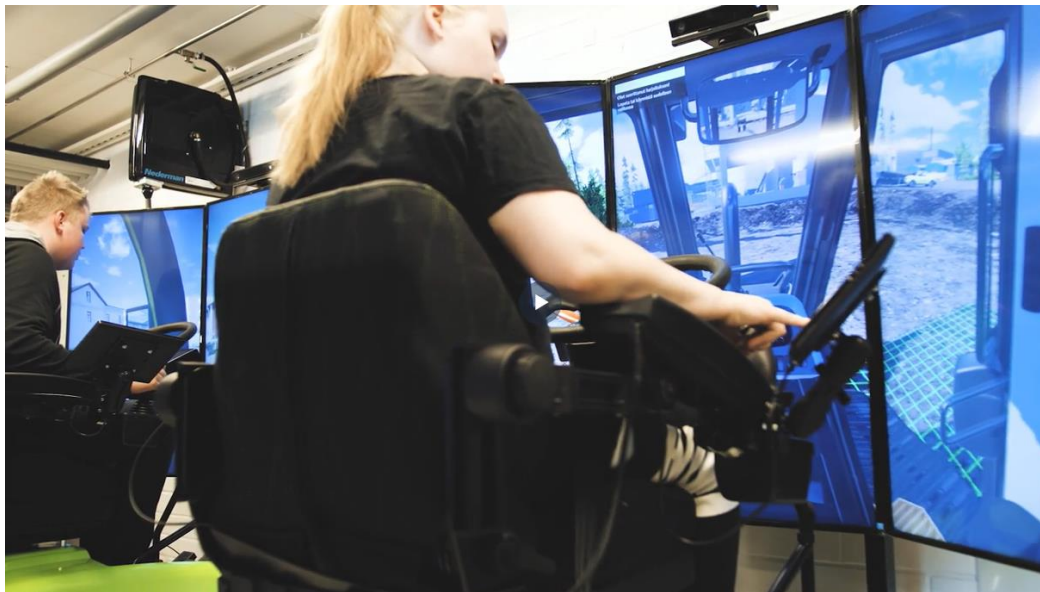

- ✓ Education Manager Mr. Hannu Muhonen

Rengonharju

- ✓ Vocational education and training in Rengonharju started in 2018.
- ✓ Improvements in the campus since 2018: practice area for the machinery, loading dock and a parking area for the equipment
- ✓ +300 students
- ✓ 50 staff members, out of which 40 are teachers