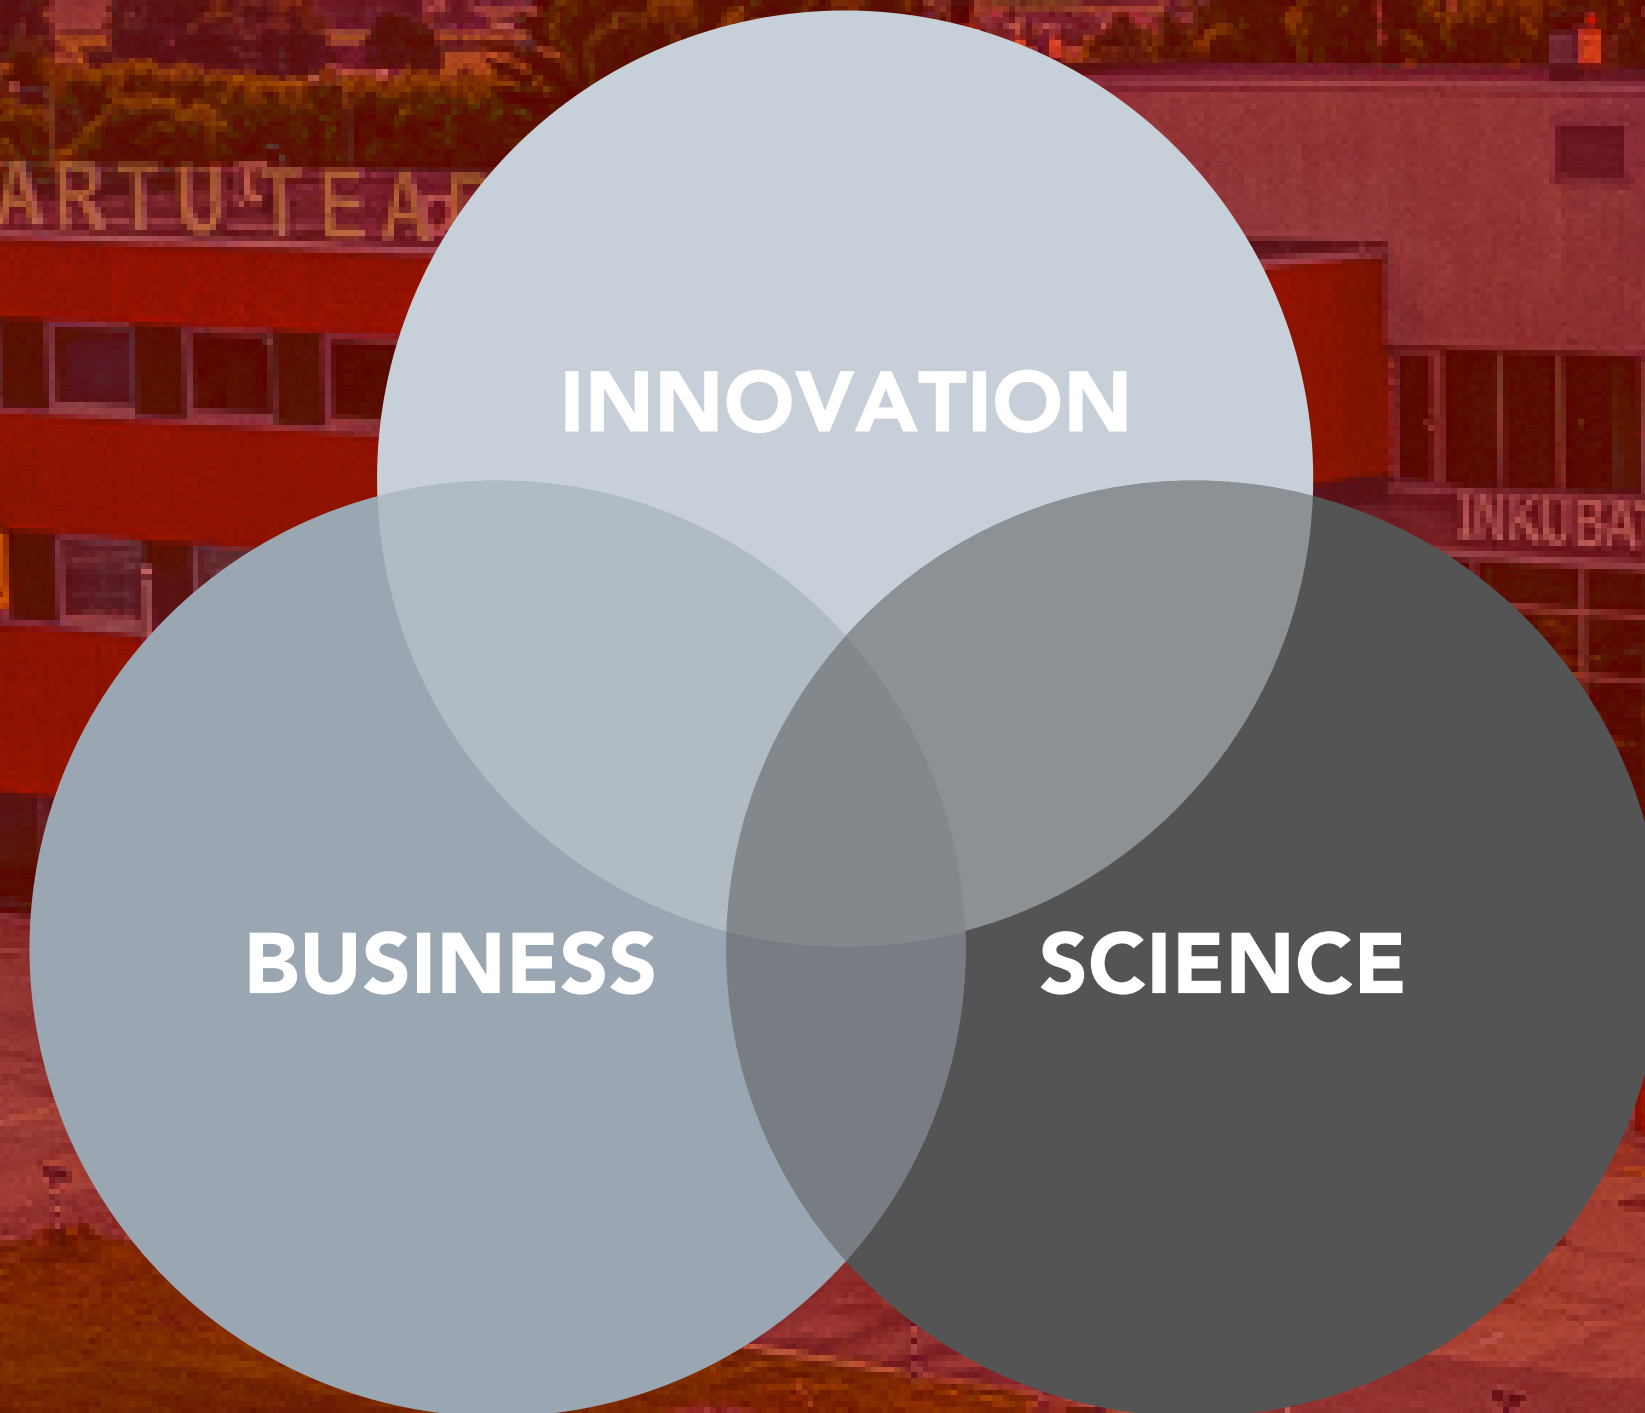

TARTU SCIENCE PARK

Home of Business

TARTU SCIENCE PARK

Home of Business

28 years of experience

**Supporting the creation,
development and growth
of science and
technology-based
companies is our mission.**

Part of a vast international network

**We are the lead
partner of the
European Space Agency
business incubator in
Estonia. We belong to
the EEN and IASP**

networks

sTARTUp community leader

**Co-founder and organizer
of sTARTUp Day. Creator
of the SPARK Demo
information and event
center.**

TARTU SCIENCE PARK

The first science park in the Baltics and the Home of Business
since 1992

CORE COMPETENCIES

1

1992

Establishment of Tartu Science Park. Offering lab and office spaces for science and technology companies. Offering companies business consultancy